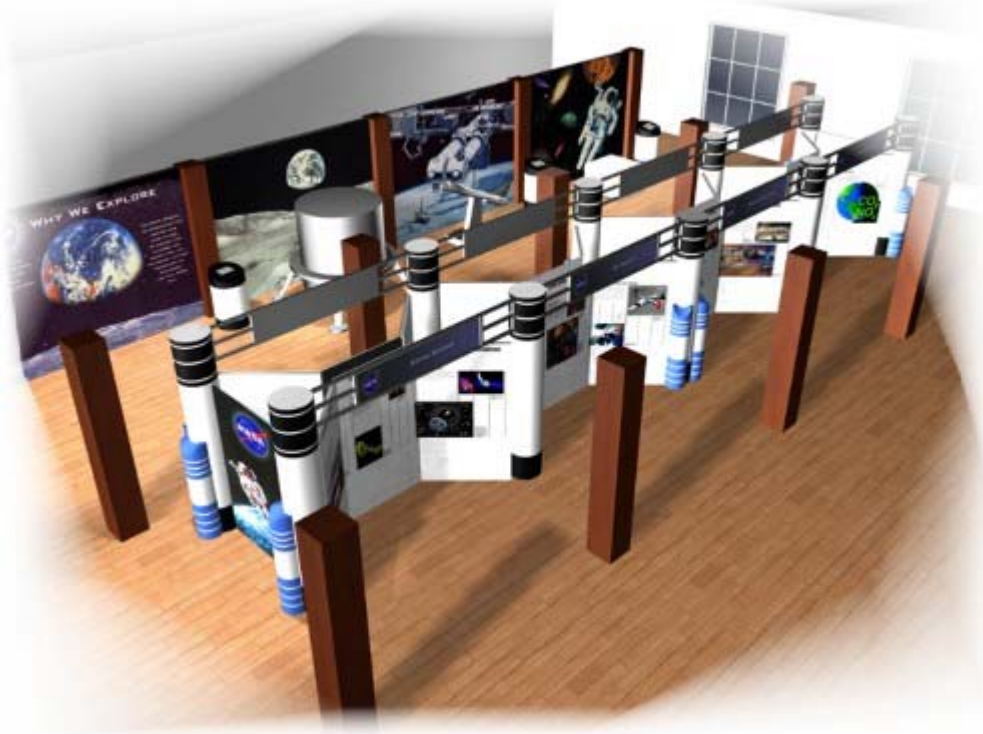

**The Children's Museum, 311 Main Street, Utica, NY 13501 \* T: 315-724-6129**

New NASA exhibit, "Exploration of Space", coming to the Children's Museum's 4<sup>th</sup> floor on June 10<sup>th</sup>, 2005  
This permanent exhibit joins our Columbia Shuttle, Mars Rover, Lunar Lander, Gemini/Mercury Capsules & Science exhibits.  
*(Viewing of exhibit is included in Museum admission)*

NASA "ISS (Int'l Space Station) Trailer", coming to the Children's Museum's from June 10<sup>th</sup> to July 8<sup>th</sup> 2005  
We're 1 of 20 cities in the U.S. to host the trailers on their U. S. tour  
*(Viewing of exhibit is free with paid Museum admission)*

*Viewing these hands-on informative exhibits helps youngsters become more enthused  
in the studies of math, science & technology, so important to their futures.  
For more information, visit our website at [www.museum4kids.net](http://www.museum4kids.net)*